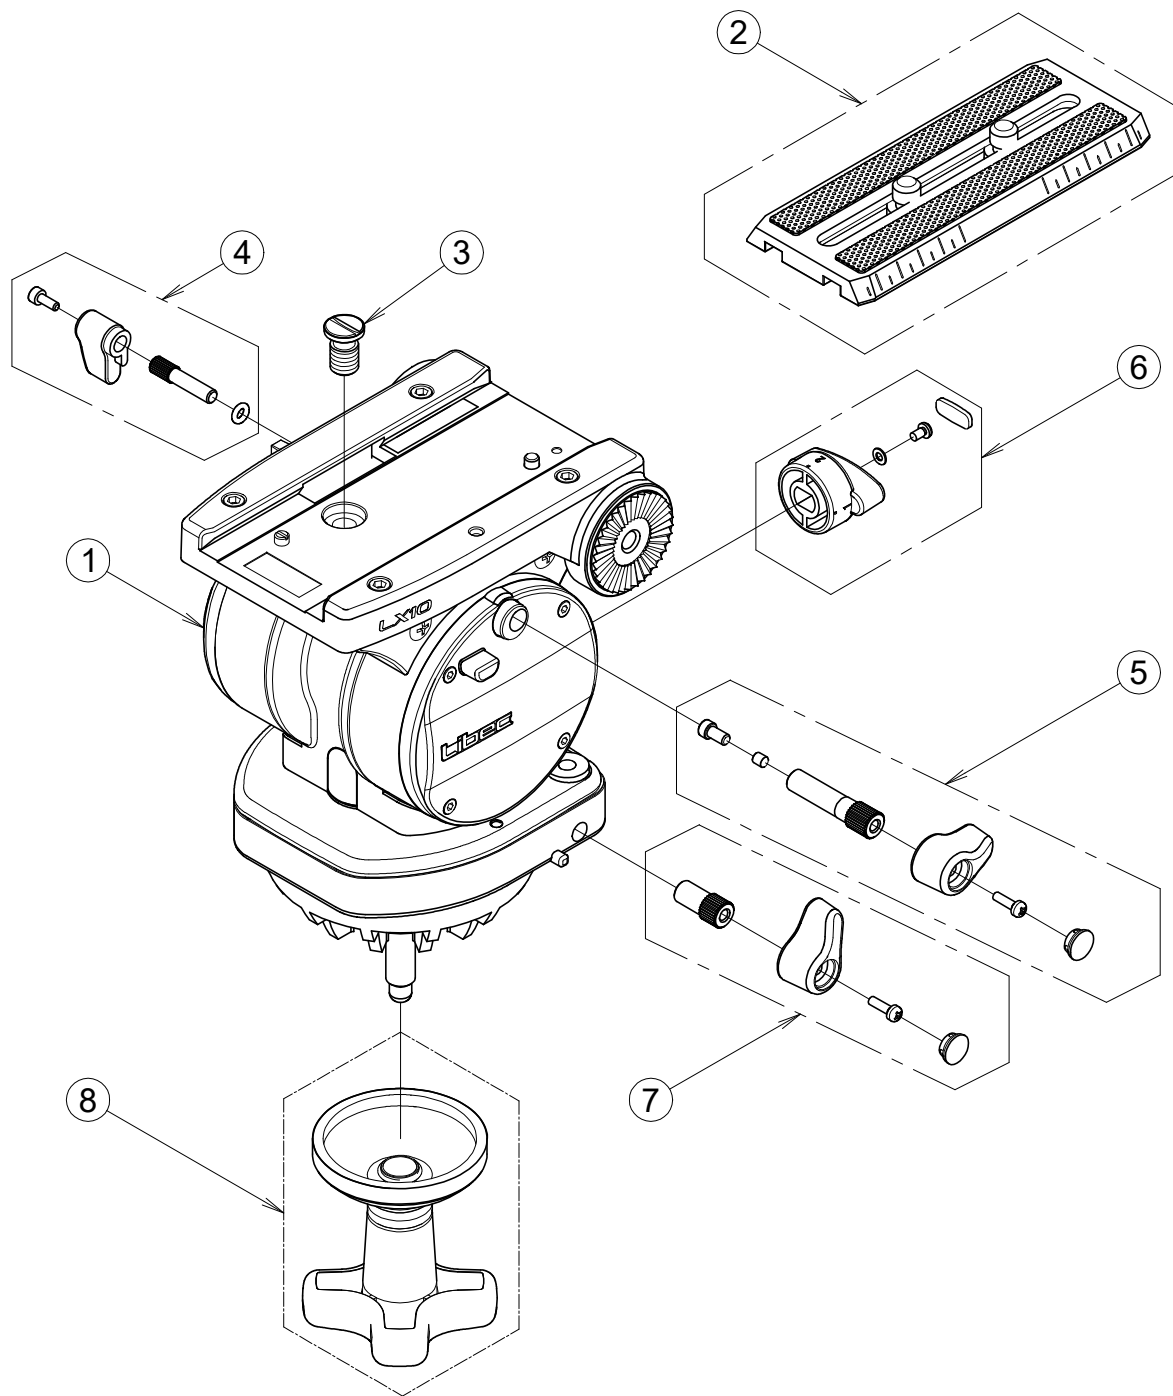

# Libec H65B(LX10 Head) SERVICE PARTS

No.	PART No.	DESCRIPTION	Q'TY USED	NOTE
1	H65B-1	Head assembly		
2	H65B-2	Slide plate	1	
3	H65B-3	Camera screw (3/8-16 UNC)	1	
4	H65B-4	Locking knob, slide plate	1	
5	H65B-5	Locking knob, tilt	1	
6	H65B-6	Shift knob, pan drag	1	
7	H65B-7	Locking knob, pan	1	
8	H65B-8	Fixing handle, ball leveler	1	